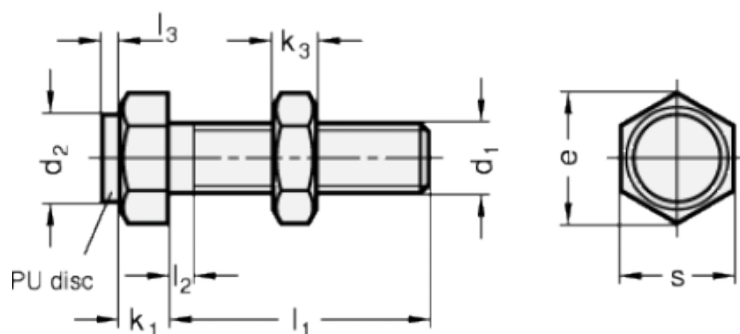

Article number: 20251M1030AK

Description: E+G Setting bolt GN 251-M10-30-AK
with nut

Measures

Type AK

Type BK

Mounting block GN 412.1

d	= M10	s = 17
e	= 19.6	
K	= -	
k1	= 7	
k2	= 8	
l1	= 30	
l2 max.	= 4.5	
l3	= -	