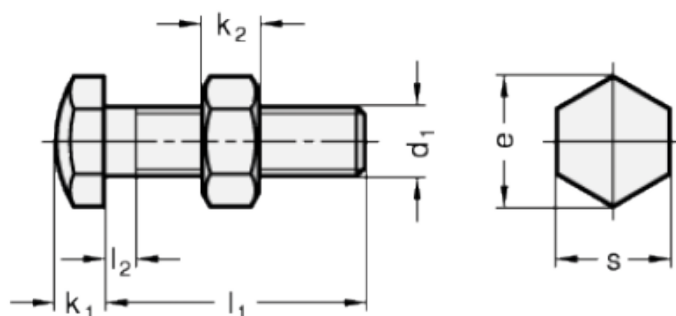

Article number: 20251M1030AK

Description: E+G Setting bolt GN 251-M10-30-AK
with nut

Measures

Type AK

Type BK

Mounting block GN 412.1

d	= M10	s = 17
e	= 19.6	
K	= -	
k1	= 7	
k2	= 8	
l1	= 30	
l2 max.	= 4.5	
l3	= -	